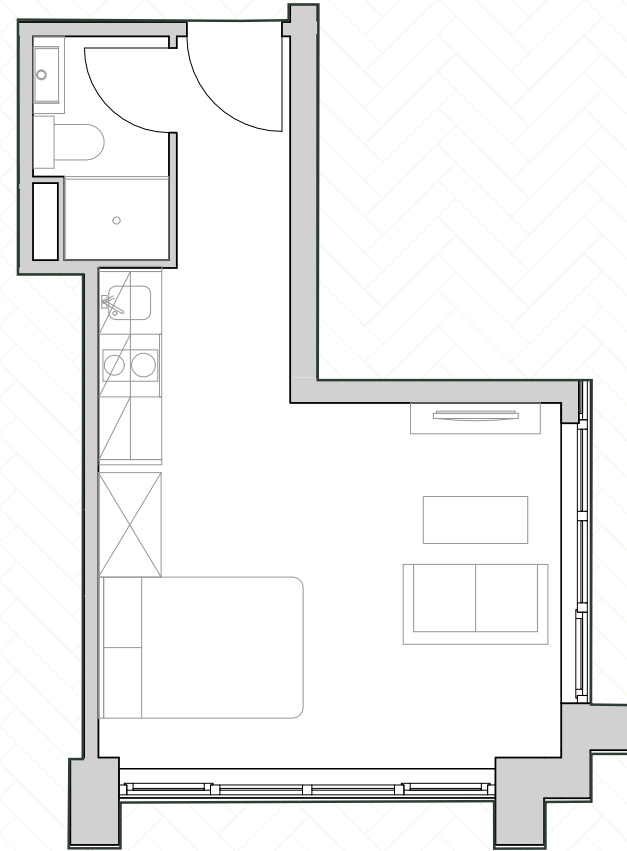

WEAVERS HOUSE

at Cross Quays Square

Apartment: 209

Unit type: Large Studio

sq. m: 23

sq. ft: 247.6

Price: £154,950

Aspect: Dual aspect: Quay view / City view

■ Current highlighted unit