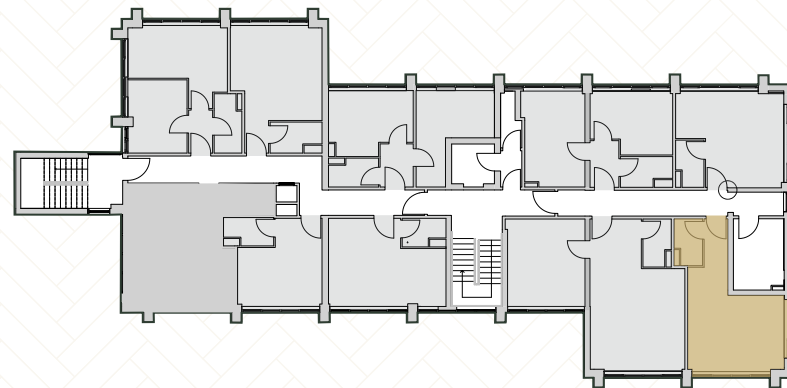

WEAVERS HOUSE

at Cross Quays Square

Apartment: 209

Unit type: Large Studio

sq. m: 23

sq. ft: 247.6

Price: £154,950

Aspect: Dual aspect: Quay view / City view

■ Current highlighted unit