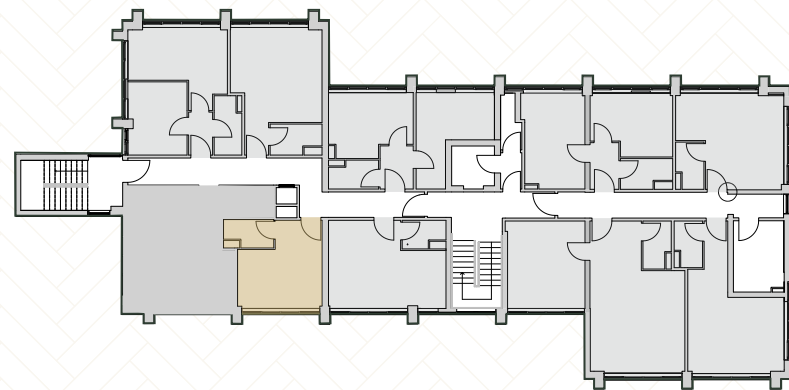

# WEAVERS HOUSE

at Cross Quays Square

Apartment: 202

Unit type: Compact Studio

sq. m: 16

sq. ft: 172.2

Price: £134,950

Aspect: Quay view

■ Current highlighted unit