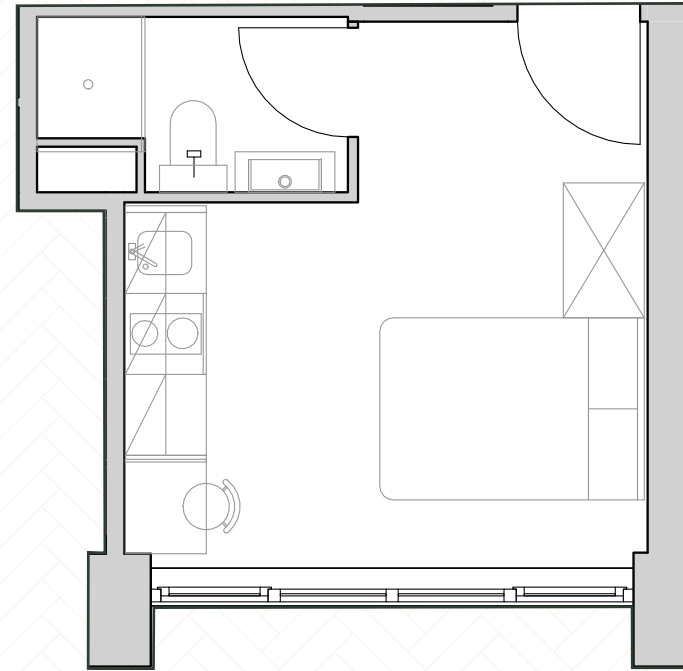

# WEAVERS HOUSE

at Cross Quays Square

Apartment: 202

Unit type: Compact Studio

sq. m: 16

sq. ft: 172.2

Price: £134,950

Aspect: Quay view

■ Current highlighted unit