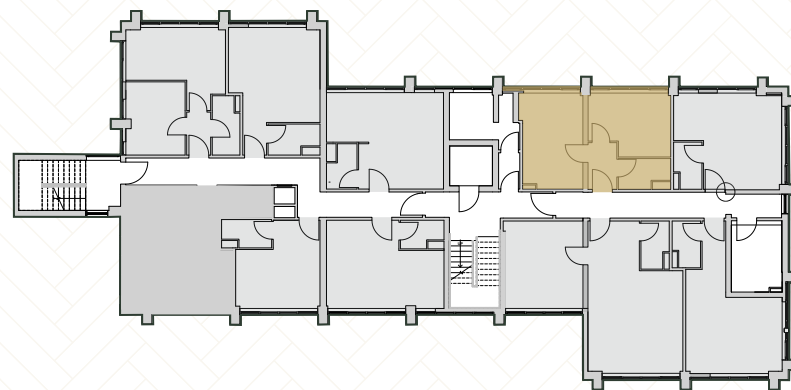

# WEAVERS HOUSE

at Cross Quays Square

Apartment: 107

Unit type: Large 1 bed

sq. m: 30

sq. ft: 322.9

Price: £174,950

Aspect: Metro view

■ Current highlighted unit