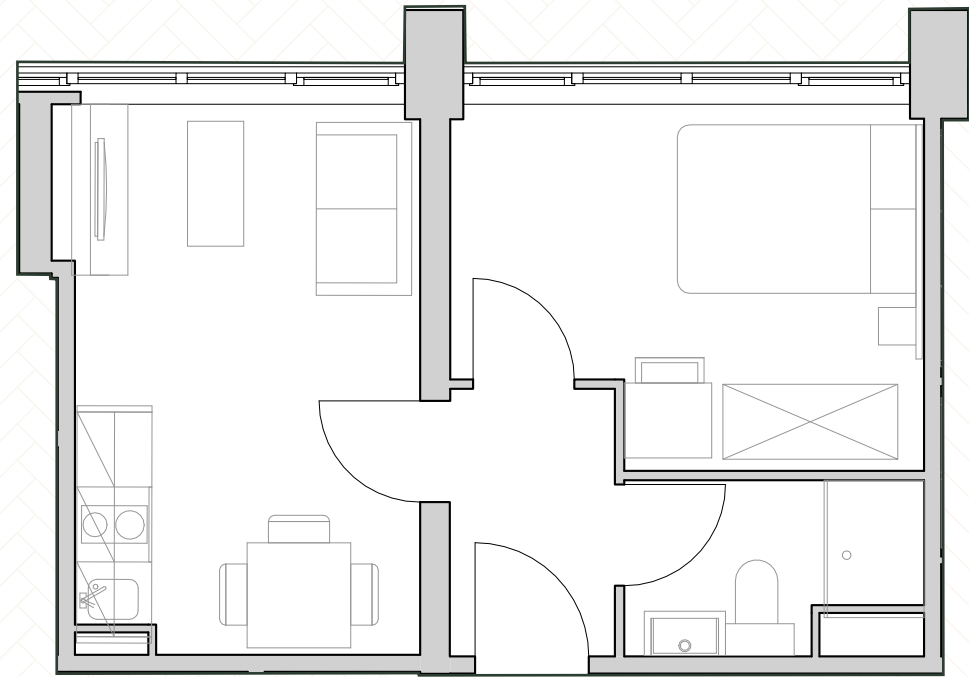

# WEAVERS HOUSE

at Cross Quays Square

Apartment: 107

Unit type: Large 1 bed

sq. m: 30

sq. ft: 322.9

Price: £174,950

Aspect: Metro view

■ Current highlighted unit