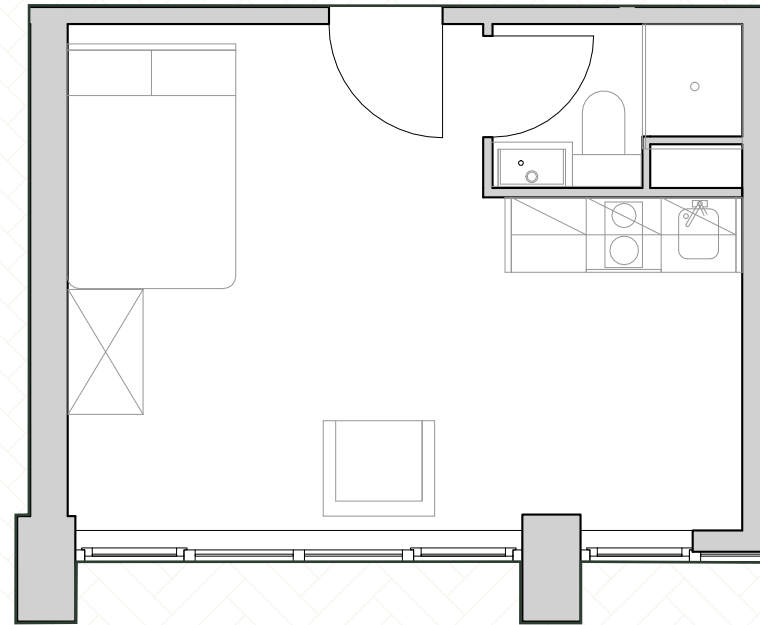

# WEAVERS HOUSE

at Cross Quays Square

Apartment: 101

Unit type: Medium Studio

sq. m: 21

sq. ft: 226.0

Price: £139,950

Aspect: Quay view

■ Current highlighted unit