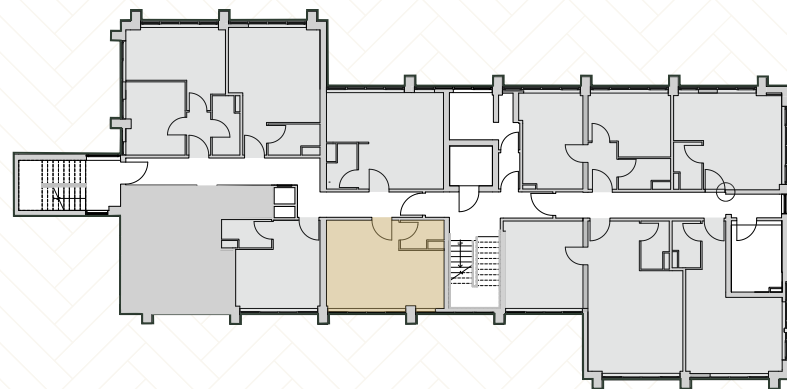

# WEAVERS HOUSE

at Cross Quays Square

Apartment: 101

Unit type: Medium Studio

sq. m: 21

sq. ft: 226.0

Price: £139,950

Aspect: Quay view

■ Current highlighted unit